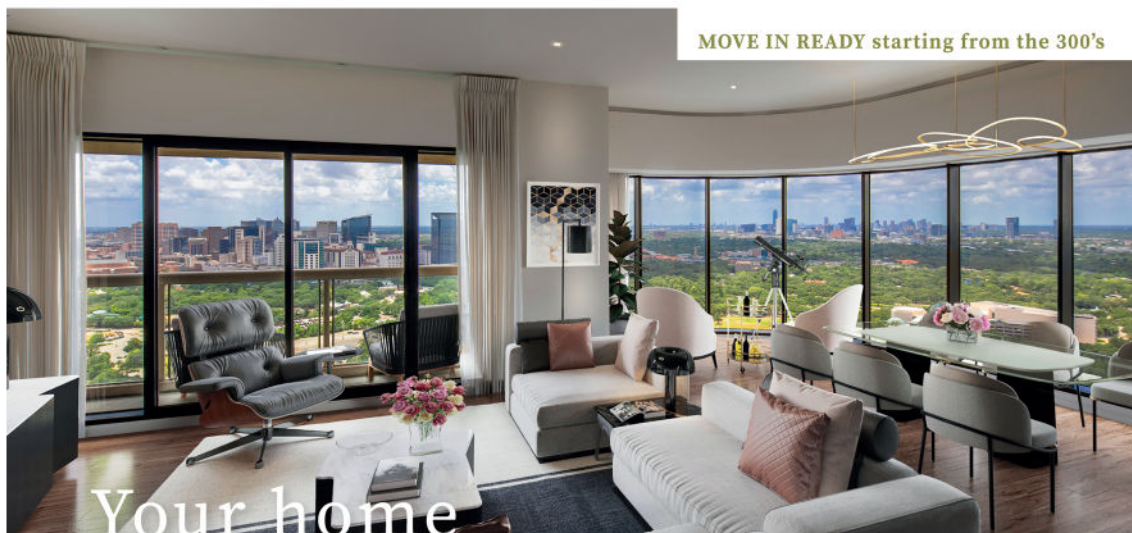

MOVE IN READY starting from the 300's

Your home
YOUR VIEW

ON THE CUTTING EDGE OF ART, CULTURE,
AND THE CITY'S FINEST URBAN OUTDOORS