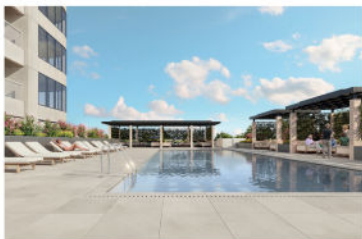

THE PARKLANE

CONDOMINIUMS NOW FOR SALE

beautifully reimaged and modernized

- 1 - 3 bedrooms
- Starting from the $300s
- Eggersmann cabinetry
- Bosch and Thermador appliances
- Private balconies
- 360-degree views
- First-class amenities
- 24-hour concierge
- Valet service
- Low monthly dues